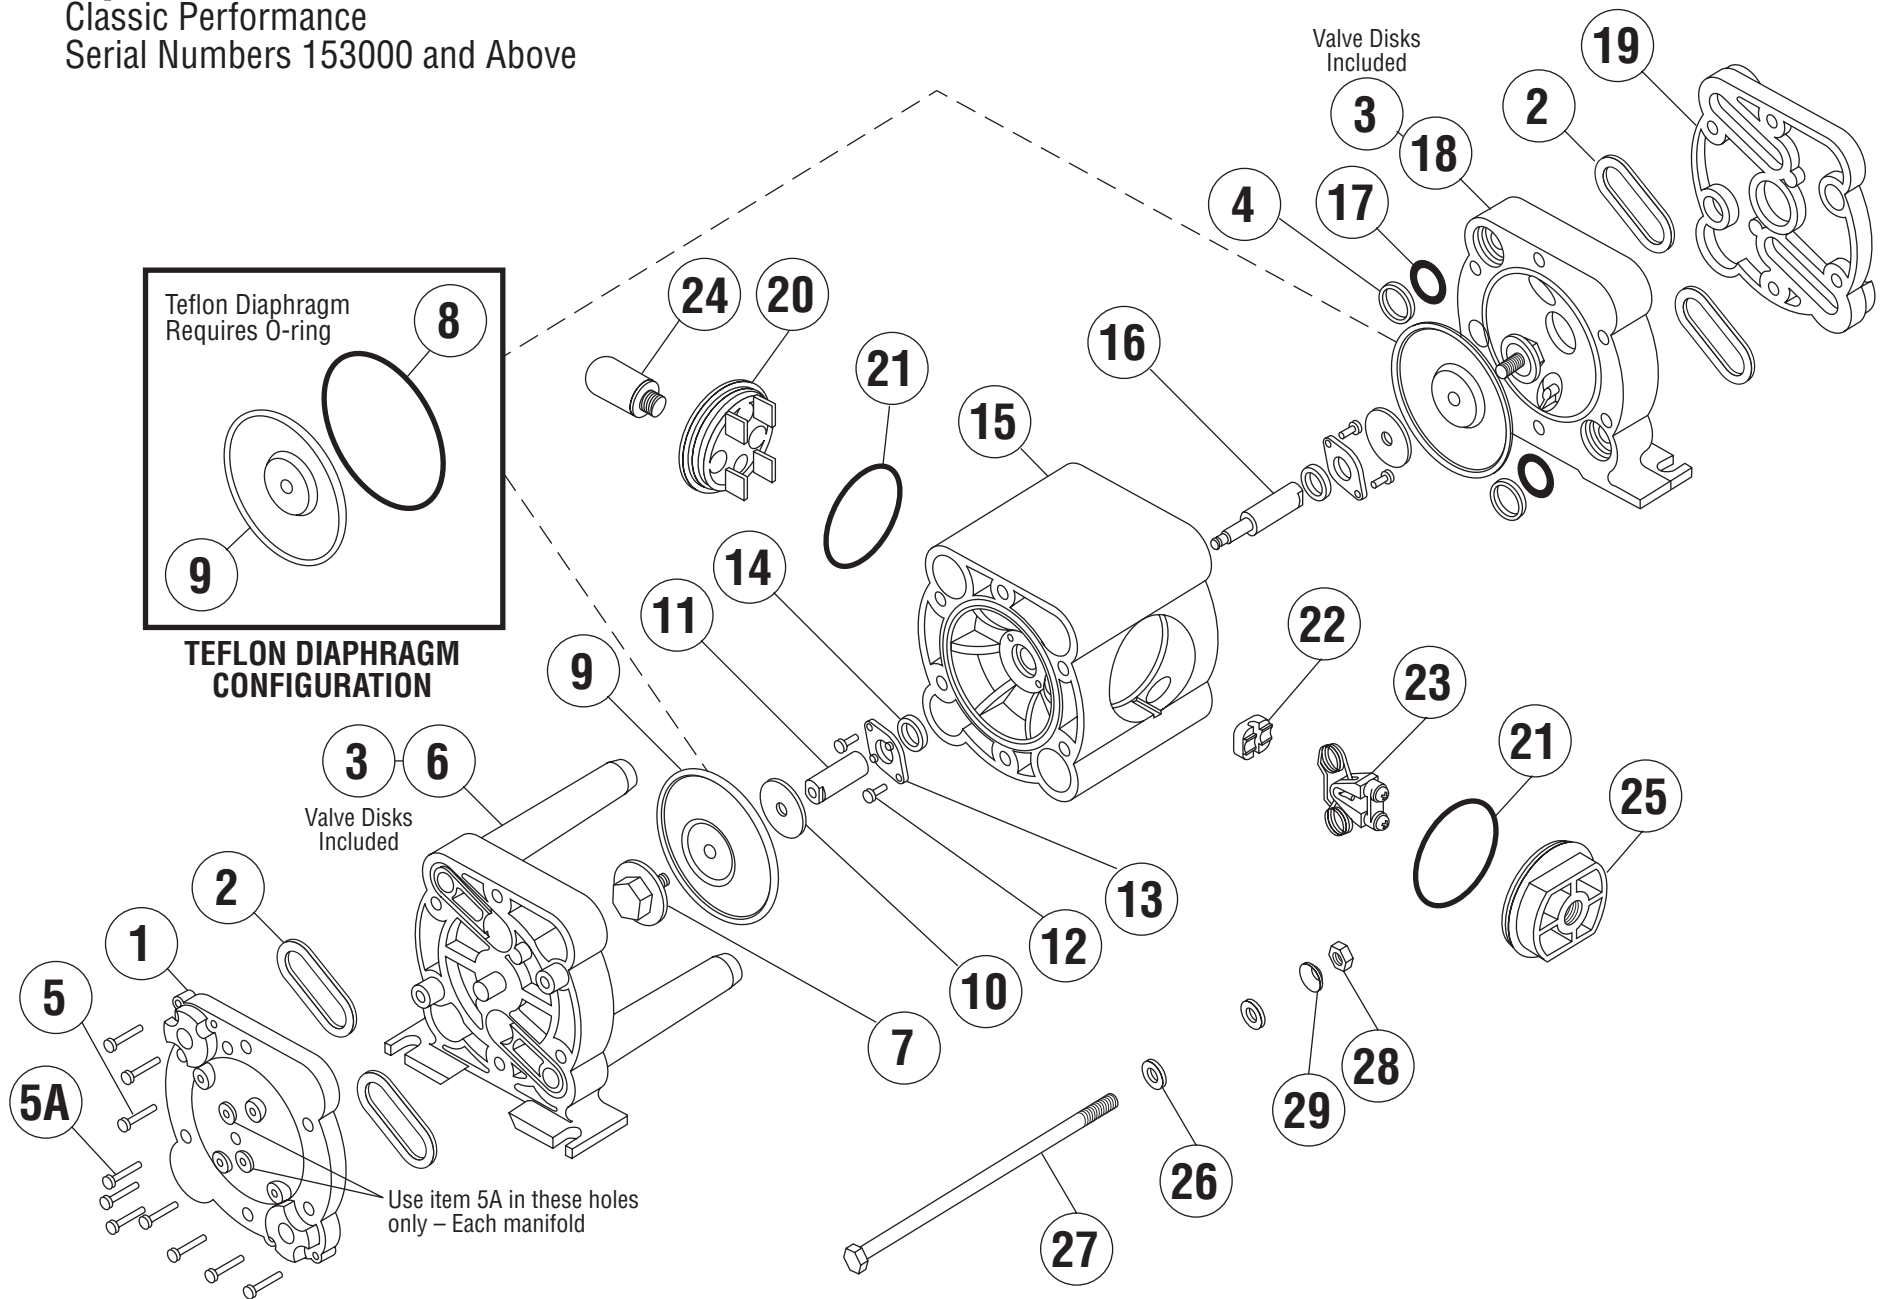

1/4" MODEL

Classic Performance
Serial Numbers 153000 and Above

1/4" CLASSIC PERFORMANCE MODELS

OCTOBER 2007

ITEM	DESCRIPTION	QTY PER PUMP	MODELS	PART NO.	MATERIAL
1	LEFT MANIFOLD (NPT/BSP compatible)	1	NC, BK RD CN KN	10503-40 10503-42 10503-46 10503-56	POLYPRO NYLON COND. NYLON PVDF
2	MANIFOLD, GASKET	4	NC, RD-B, CN-B CN, BK, RD, KN NC-E, RD-E, KN-E, CN-E BK-V, RD-V, KN-V, CN-V	12111-11 12111-59 12111-24 11936-13	GEOLAST PTFE SANTO VITON
3	VALVE DISC (Included in item 6 & 18. Cannot be ordered separately.)	4	ALL MODELS	11006-59	PTFE
4	O-RING RETAINER	2	ALL MODELS	12711-60	POLYPRO
5	SCREW (#8 X 1-1/4")	16	ALL MODELS	12524-26	SS
5A	SCREW (#8 X 1")	4	ALL MODELS	12525-26	SS
6	LEFT CHAMBER (Includes item 3)	1	NC, BK RD CN KN	10714-40 10714-42 10714-46 10714-56	POLYPRO NYLON COND. NYLON PVDF
7	OUTER DIAPHRAGM PLATE	2	NC, BK RD CN KN	11205-40 11205-42 11205-46 11205-56	POLYPRO NYLON COND. NYLON PVDF
8	O-RING, DIAPHRAGM (This o-ring used with PTFE diaphragms only !)	2	BK, RD, KN, CN BK-V, RD-V, KN-V, CN-V	10606-23 10606-13	SANTO VITON
9	DIAPHRAGM	2	NC, RD-B, CN-B CN, BK, RD, KN BK-V, RD-V, KN-V, CN-V NC-E, RD-E, KN-E, CN-E	10604-19 10604-59 10604-59 10604-23	GEOLAST PTFE PTFE SANTO
10	INNER DIAPHRAGM PLATE	2	ALL MODELS	11105-25	PS
11	DIAPHRAGM ROD (SHORT)	1	ALL MODELS	*	SS
12	SCREW (#6 X 1/2")	4	ALL MODELS	12510-26	SS
13	SEAL RETAINER	2	ALL MODELS	12710-60	POLYPRO
14	LIP SEAL	2	ALL MODELS	12000-76	NITRILE
15	INTERMEDIATE	1	ALL MODELS	11508-60	POLYPRO
16	DIAPHRAGM ROD (LONG)	1	ALL MODELS	*	SS
17	O-RING, MANIFOLD TUBE	2	NC, RD-B, CN-B CN, BK, RD, KN NC-E, RD-E, KN-E, CN-E BK-V, RD-V, KN-V, CN-V	11928-11 11928-17 11928-15 11928-13	NITRILE PTFE EPDM VITON