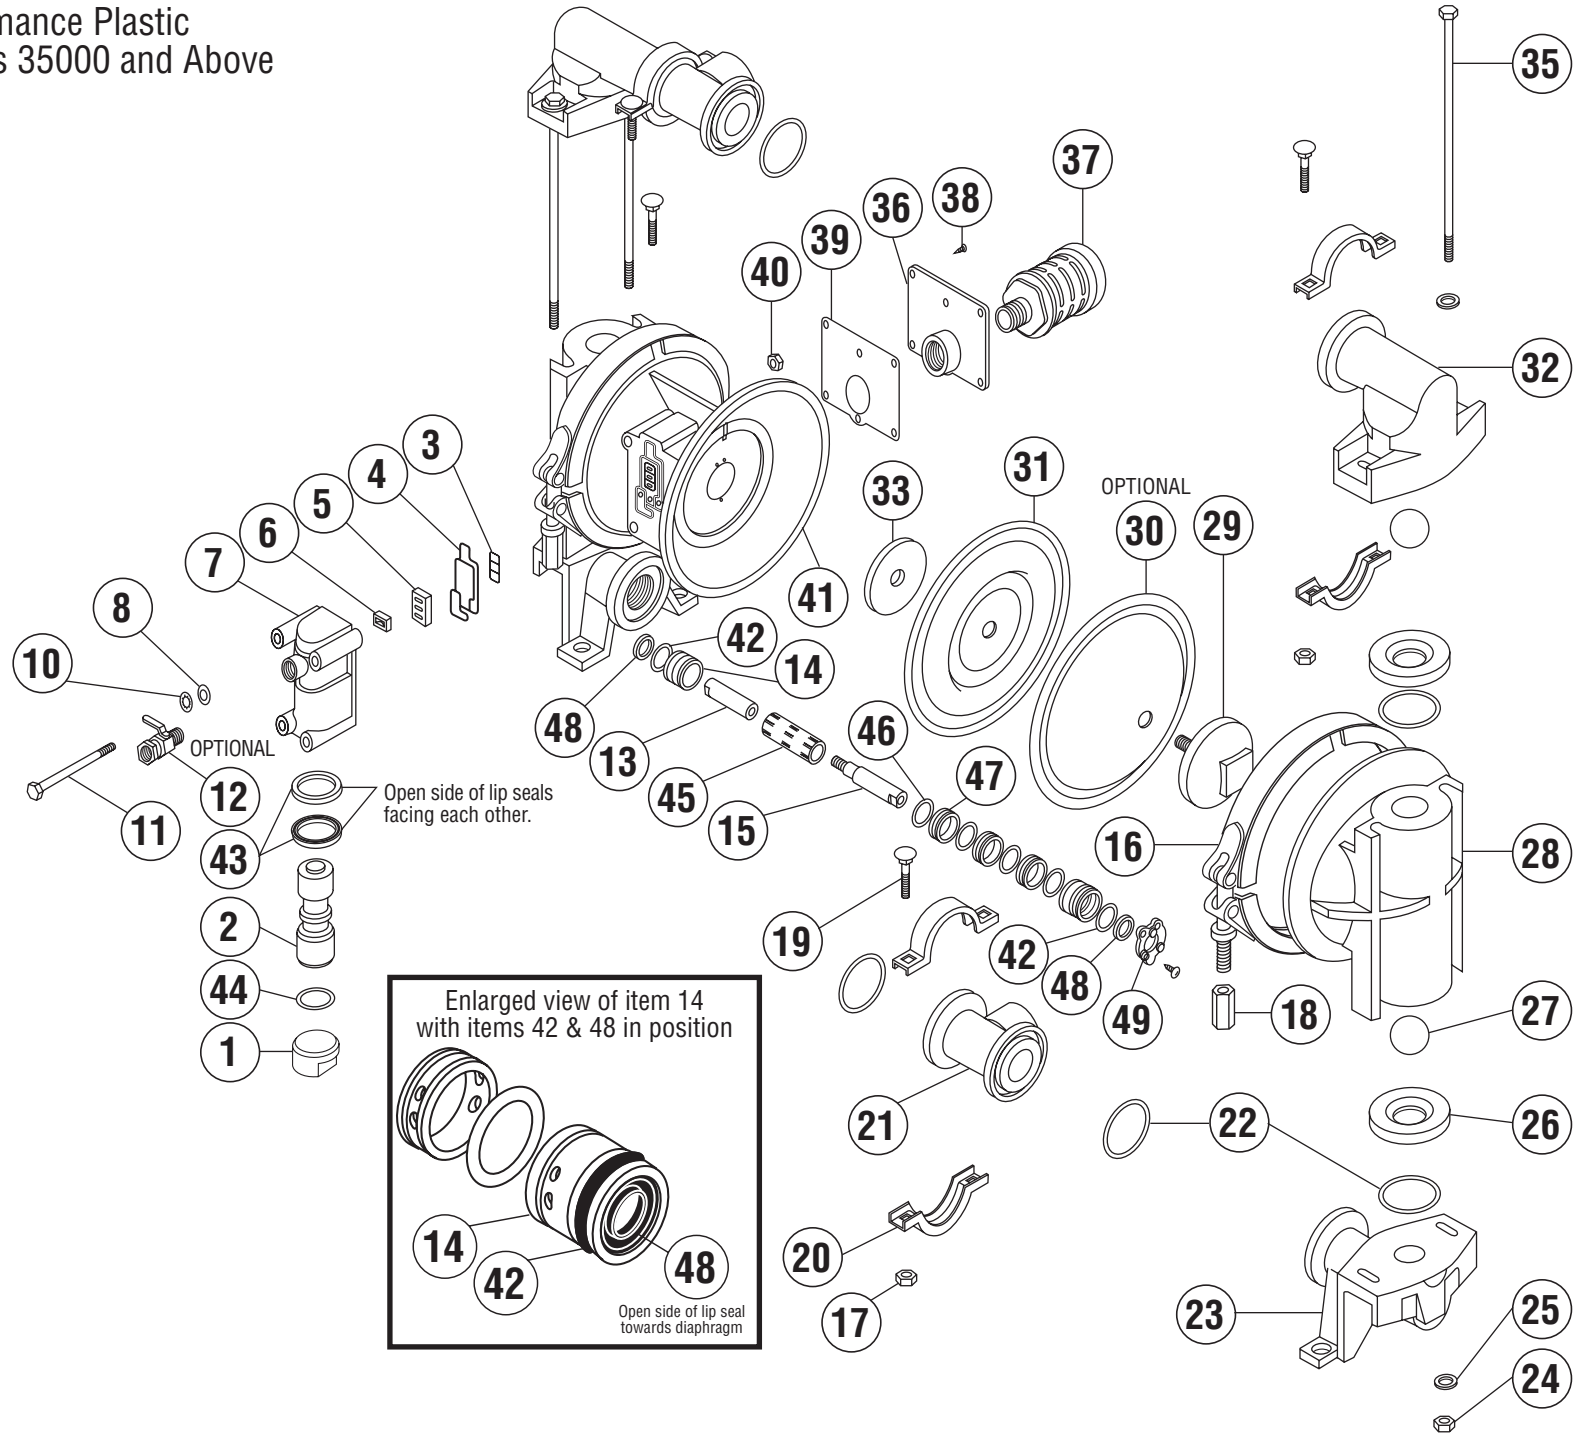

# 1" MODEL

Classic Performance Plastic  
Serial Numbers 35000 and Above

**1" CLASSIC PERFORMANCE PLASTIC MODELS**

**JANUARY 2008**

ITEM	DESCRIPTION	QTY PER PUMP	MODELS	PART NO.	MATERIAL
1	AIR VALVE END PLUG	1	NC, BK, KN	11703-60	POLYPRO
2	AIR VALVE SPOOL	1	ALL MODELS	10407-31	ACETAL
3	GASKET, INNER	1	ALL MODELS	12103-11	NITRILE
4	GASKET, OUTER	1	ALL MODELS	12109-11	NITRILE
5	SHUTTLE PLATE	1	ALL MODELS	10403-77	CERAMIC
6	SHUTTLE	1	ALL MODELS	10409-00	SPECIAL
7	AIR VALVE BODY	1	NC, BK, KN	11608-60	POLYPRO
8	FLAT WASHER	4	ALL MODELS	12300-26	SS
10	LOCK WASHER	4	ALL MODELS	12350-26	SS
11	CAP SCREW (1/4" X 5")	4	ALL MODELS	12512-26	SS
12	AIR FLOW CONTROL VALVE (Optional)	1	NPT PORTS BSP PORTS	13400-30 13408-51	BRASS PVC
13	DIAPHRAGM ROD, SHORT	1	ALL MODELS	*	SS
14	END SPACER, PILOT SLEEVE	2	ALL MODELS	10204-40	POLYPRO
15	DIAPHRAGM ROD, LONG	1	ALL MODELS	*	SS
16	CLAMP, CHAMBER (Complete with fasteners)	2	ALL MODELS	12902-26	SS
17	HEX NUT (5/16" - 18)	8	ALL MODELS	12601-26	SS
18	HEX NUT ( 3/8" - 16 X .625")	2	ALL MODELS	12605-26	SS
19	CARRIAGE BOLT (5/16" X 1-1/2")	8	ALL MODELS	12509-26	SS
20	CLAMP, MANIFOLD (Complete with fasteners)	4	ALL MODELS	12903-26	SS
21	MANIFOLD, NPT THREADS	2	NC, BK KN	10506-57 10506-56	POLYPRO PVDF
	MANIFOLD, BSP THREADS	OPT	NC, BK KN	10509-57 10509-56	POLYPRO PVDF
22	O-RING, MANIFOLD	8	NC BK BK-E BK-V KN KN-E KN-V	11910-11 11910-17 11910-15 11910-13 11912-17 11912-15 11912-13	NITRILE PTFE EPDM VITON PTFE EPDM VITON
23	SUCTION ELBOW	2	NC, BK KN	10801-57 10801-56	POLYPRO PVDF
24	HEX NUT ( 3/8" - 16)	4	ALL MODELS	12602-26	SS
25	FLAT WASHER	8	ALL MODELS	12303-26	SS
26	VALVE SEAT	4	NC, BK KN	10901-57 10901-56	POLYPRO PVDF
		OPT	ALL MODELS	10901-26	316 SS
27	BALL	4	NC BK, KN BK-E, KN-E BK-V, KN-V	11002-11 11002-45 11002-23 11002-13	GEOLAST PTFE SANTO VITON
	HEAVY WEIGHT	OPT OPT	HIGH VISCOSITY ALL MODELS	11002-22 11002-26	NITRILE SS